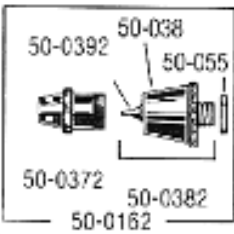

IL Head Assembly Badger

#200 HD Needle

HD Head Assembly Badger

#200 XF Needle

#200 IL Needle

Trigger

50-019

Plunger Spring

50-020

Protective Cap

50-022

Needle Adj Screw

50-027

Complete Assembled valve

50-036

XF Spray Regulator