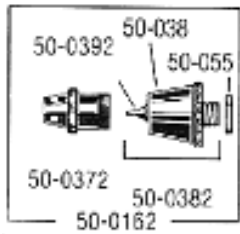

IL Head Assembly Badger

#200 HD Needle

HD Head Assembly Badger

#200 XF Needle

#200 IL Needle

Trigger

50-019

Plunger Spring

50-020

Protective Cap

50-022

Needle Adj Screw

50-027

Complete Assembled valve

50-036

XF Spray Regulator